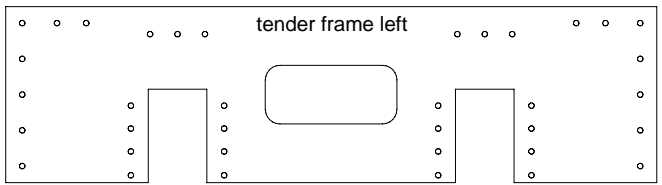

1/4" plate steel

top and bottom plates

3/16" STEEL PLATE

reversing lever

1/8" STEEL PLATE

smoke box weldment

damper ratchet

reach rod