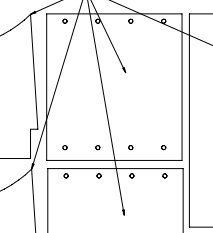

1/8" STEEL PLATE

smoke box weldment

damper ratchet

reach rod

firebox closure plate