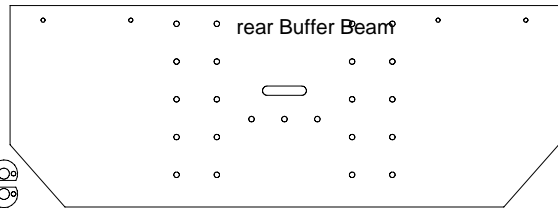

1/4" plate steel

top and bottom plates

3/16" STEEL PLATE

reversing lever

1/8" STEEL PLATE

smoke box weldment

damper ratchet

reach rod