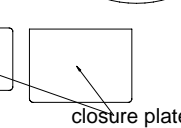

1/8" STEEL PLATE

smoke box weldment

damper ratchet

reach rod

firebox closure plate