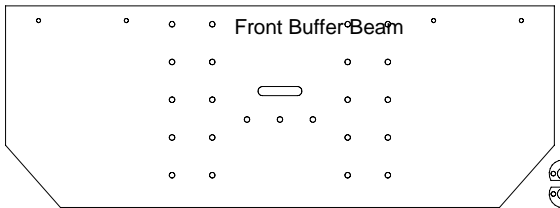

1/4" plate steel

top and bottom plates

3/16" STEEL PLATE

reversing lever

1/8" STEEL PLATE

smoke box weldment

damper ratchet

reach rod