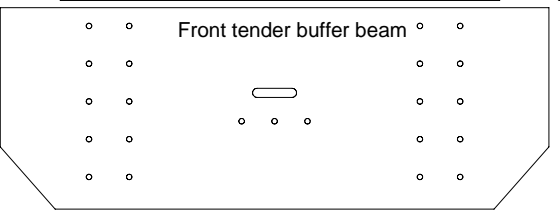

1/4" plate steel

top and bottom plates

3/16" STEEL PLATE

reversing lever

1/8" STEEL PLATE

smoke box weldment

damper ratchet

reach rod