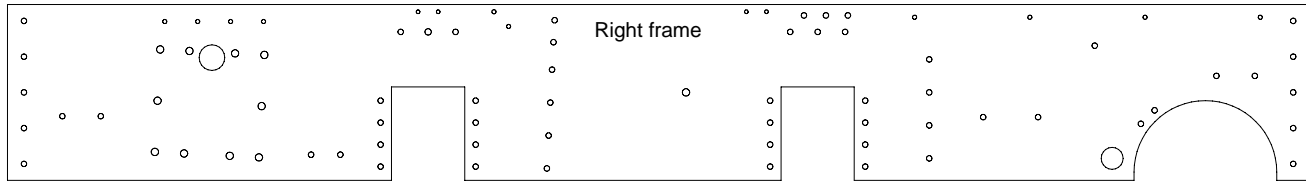

1/4" plate steel

top and bottom plates

3/16" STEEL PLATE

reversing lever

1/8" STEEL PLATE

smoke box weldment

damper ratchet

reach rod