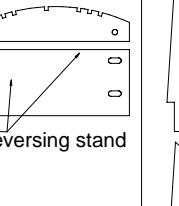

1/4" plate steel

top and bottom plates

3/16" STEEL PLATE

reversing lever

1/8" STEEL PLATE

smoke box weldment

damper ratchet

reach rod