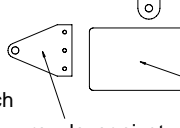

1/8" STEEL PLATE

smoke box weldment

damper ratchet

reach rod

firebox closure plate