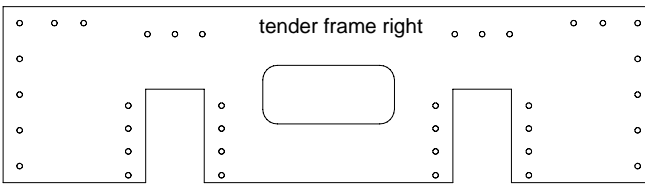

1/4" plate steel

top and bottom plates

3/16" STEEL PLATE

reversing lever

1/8" STEEL PLATE

smoke box weldment

damper ratchet

reach rod