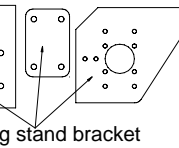

1/4" plate steel

top and bottom plates

3/16" STEEL PLATE

reversing lever

1/8" STEEL PLATE

smoke box weldment

damper ratchet

reach rod