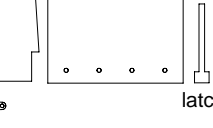

1/8" STEEL PLATE

smoke box weldment

damper ratchet

reach rod

firebox closure plate