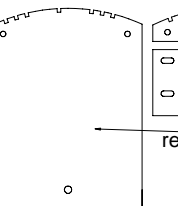

1/4" plate steel

top and bottom plates

3/16" STEEL PLATE

reversing lever

1/8" STEEL PLATE

smoke box weldment

damper ratchet

reach rod