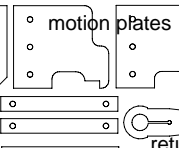

1/4" plate steel

top and bottom plates

3/16" STEEL PLATE

reversing lever

1/8" STEEL PLATE

smoke box weldment

damper ratchet

reach rod