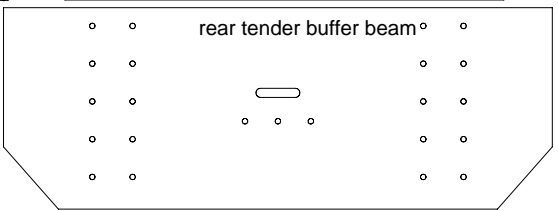

1/4" plate steel

top and bottom plates

3/16" STEEL PLATE

reversing lever

1/8" STEEL PLATE

smoke box weldment

damper ratchet

reach rod