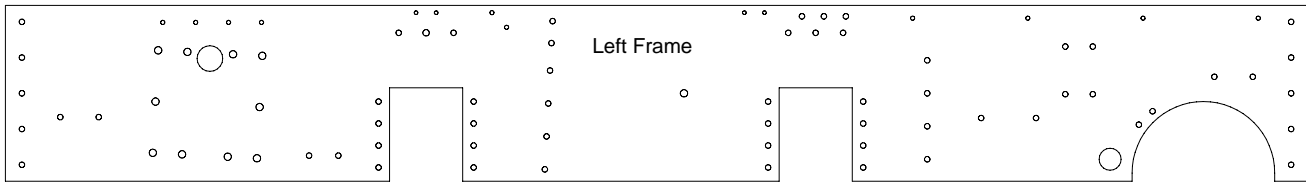

1/4" plate steel

top and bottom plates

3/16" STEEL PLATE

reversing lever

1/8" STEEL PLATE

smoke box weldment

damper ratchet

reach rod